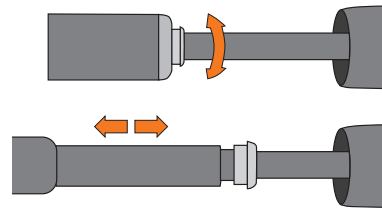

MAX  
**10**  
BAR

MAX  
**144**  
PSI

AUTO  
SCHRADER

SCLAVERAND  
PRESTA

DUNLOP

Telescopic-function

SCLAVERAND  
PRESTA

DUNLOP

AUTO  
SCHRADER

## EN. INJEX T-ZOOM

High performance pump with aluminium tube, ergonomic T-grip, switchable telescopic function. For all valve types.