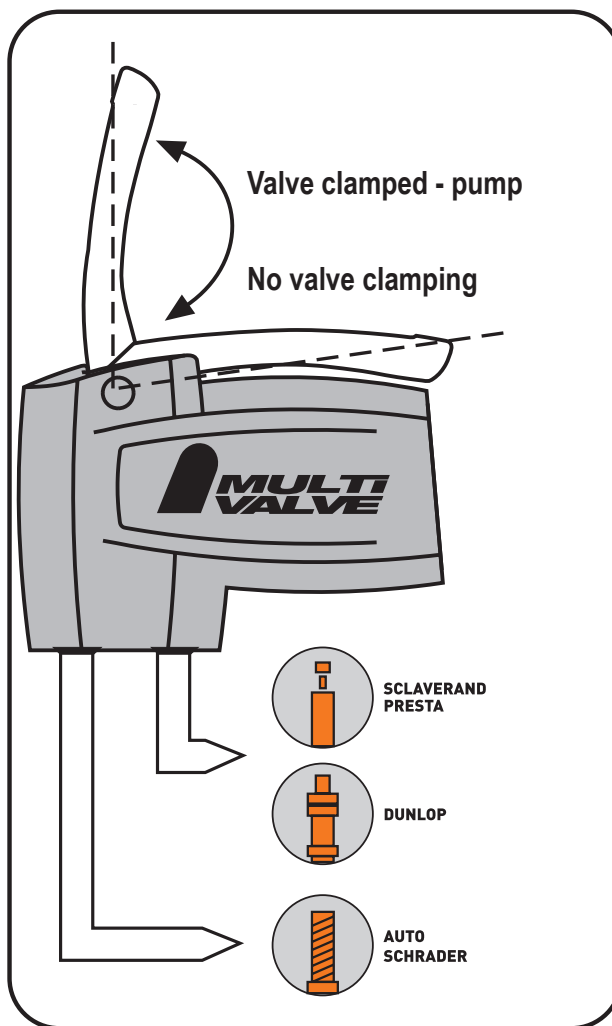

MAX
6
BAR

MAX
87
PSI

EN. INFUSION TT

Telescopic mini pump. Lightweight - compact - powerful. With foldable t-handle and multi valve head connection.